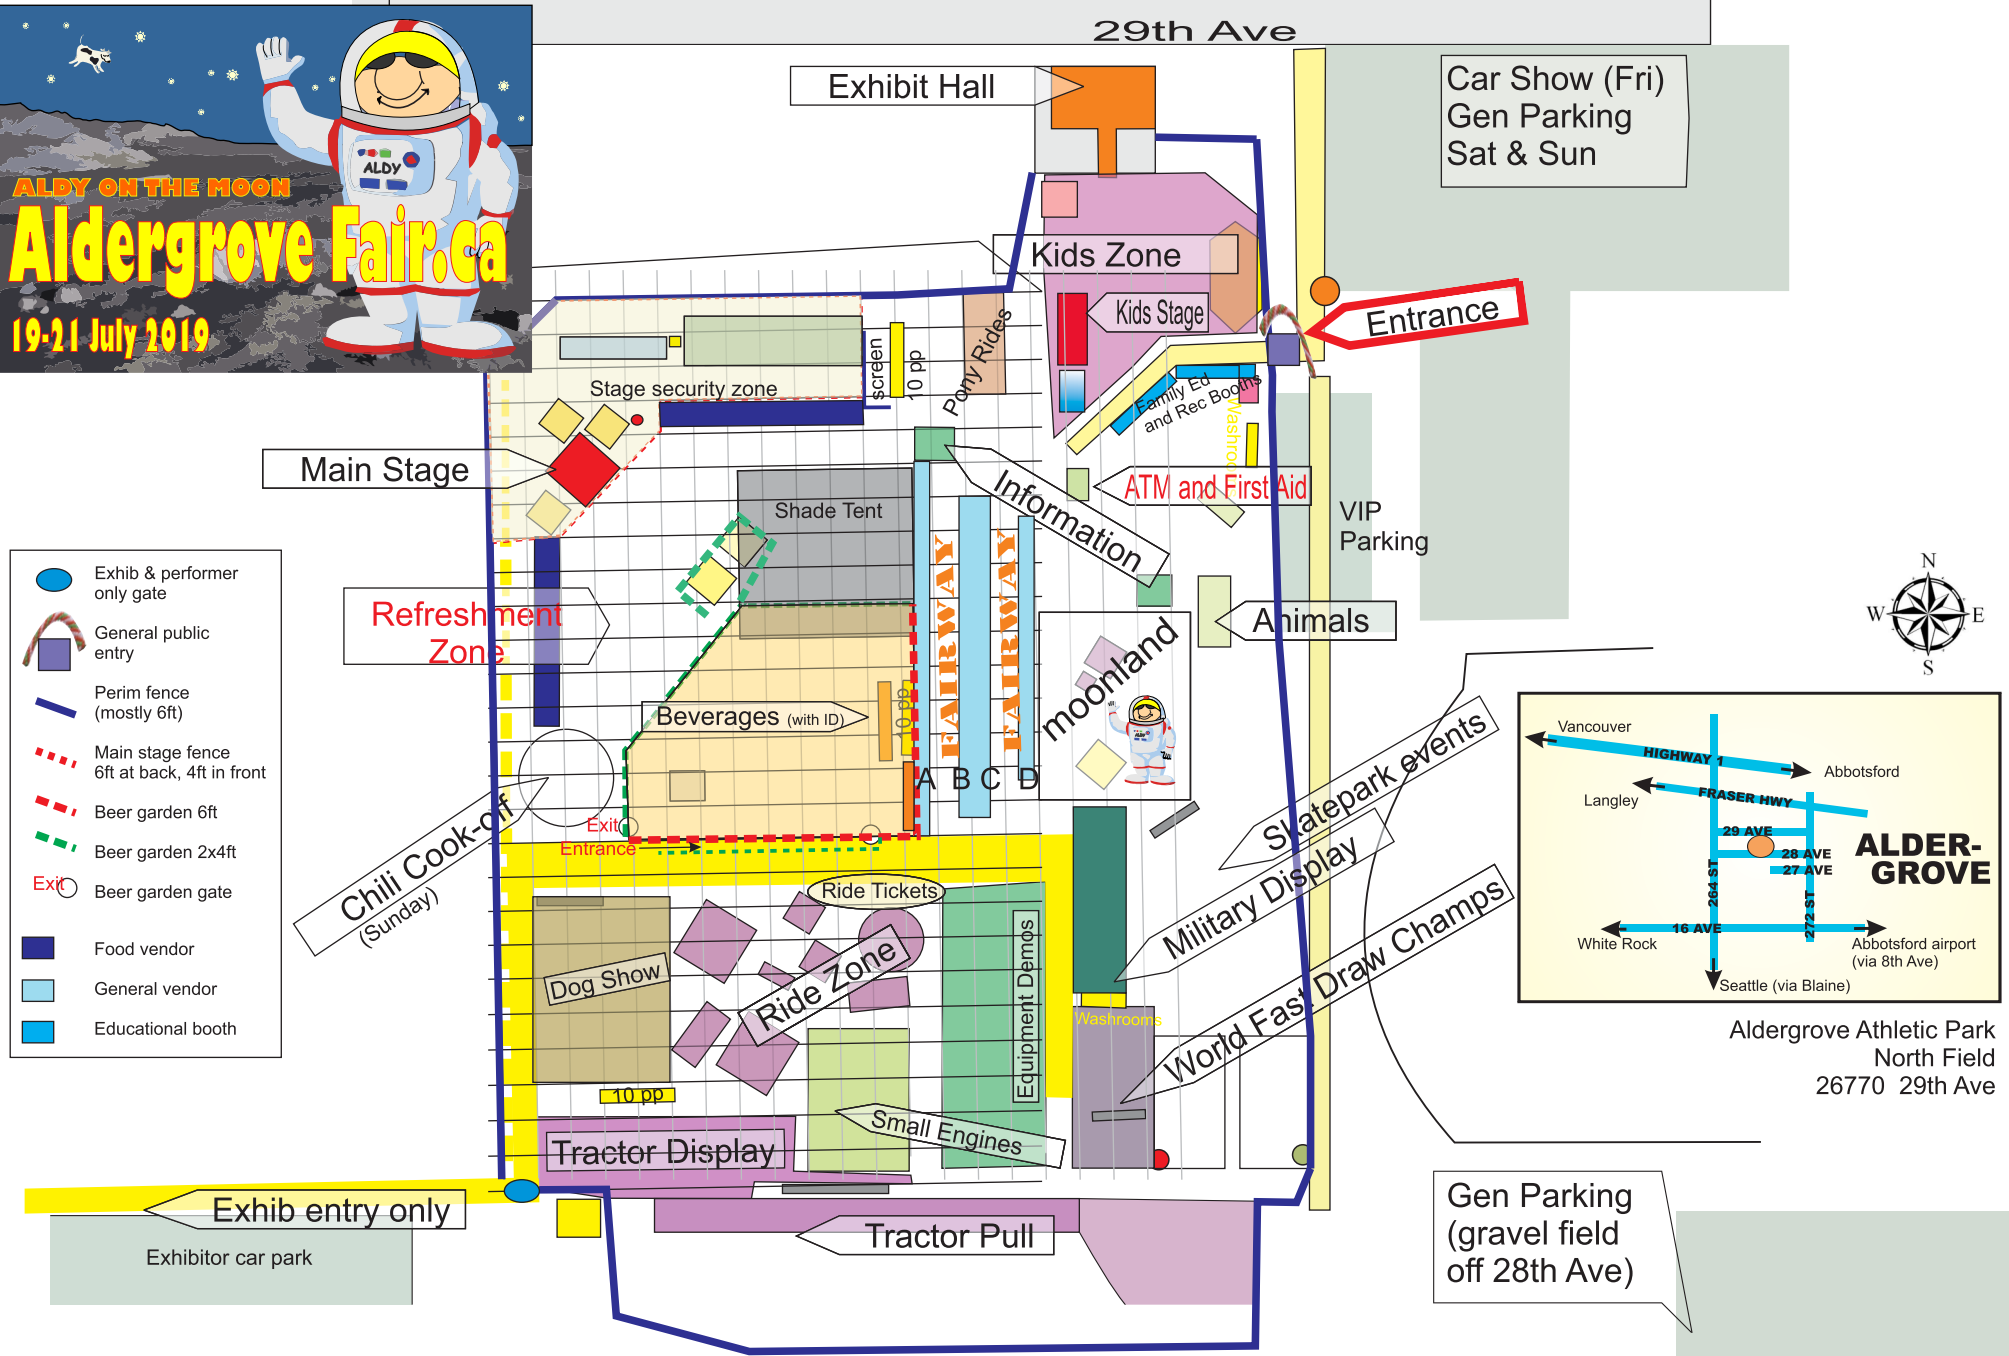

- Exhibit & performer only gate
- General public entry
- Perim fence (mostly 6ft)
- Main stage fence 6ft at back, 4ft in front
- Beer garden 6ft
- Beer garden 2x4ft
- Exit
- Beer garden gate
- Food vendor
- General vendor
- Educational booth

29th Ave

Car Show (Fri)
Gen Parking
Sat & Sun

Aldergrove Athletic Park
North Field
26770 29th Ave

Gen Parking
(gravel field
off 28th Ave)