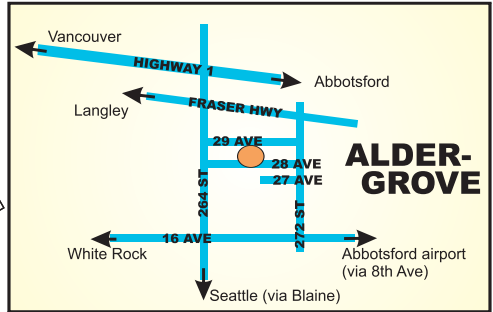

- Exhibit & performer only gate
- General public entry
- Perim fence (mostly 6ft)
- Main stage fence 6ft at back, 4ft in front
- Beer garden 6ft
- Beer garden 2x4ft
- Exit
- Beer garden gate
- Food vendor
- General vendor
- Educational booth

29th Ave

Car Show (Fri)
Gen Parking
Sat & Sun

Aldergrove Athletic Park
North Field
26770 29th Ave

Gen Parking
(gravel field
off 28th Ave)